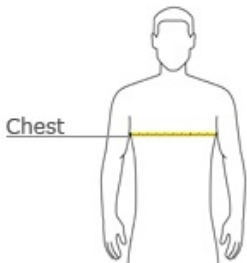

# Reversible V-Neck Scrub Top CS501

With a traditional full cut, our reversible scrub top keeps you professional looking.

- 65/35 poly/cotton
- Chest pocket on both sides
- Set-in sleeves

**CARE INSTRUCTIONS**

Machine wash, tumble dry. \* Meets IL50 specifications

front

back

**HOW TO MEASURE**

**CHEST**  
With arms down at sides, measure around the upper body, under arms and over the fullest part of the chest.

**SIZE CHART**

	S	M	L	XL	2XL	3XL	4XL
Chest	35-37	38-40	41-43	44-46	47-49	50-53	54-57

**COLOR INFORMATION**

Ceil Blue

Jade Green  
PMS 7473 C

Navy  
PMS 533 C