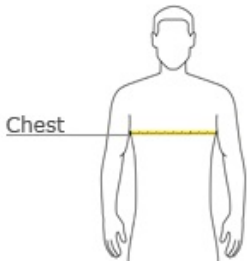

- 5.2-ounce, 100% polyester
- UPF rating of 40
- Flat knit collar
- Double-needle stitching on shoulders, sleeves and hem
- 3-button set-on placket with edge stitching
- Dyed-to-match buttons
- Open hem sleeves

front

back

HOW TO MEASURE

CHEST
With arms down at sides, measure around the upper body, under arms and over the fullest part of the chest.

SIZE CHART

	XS	S	M	L	XL	2XL	3XL	4XL
Chest	18 1/2	20	21 1/2	23	24 1/2	26	28	30
Length (inches)	27 1/2	28 1/2	29 1/2	30 1/2	31 1/2	32 1/2	33	33 1/2
Sleeve	18 3/4	19	19 3/4	20 1/2	21 1/4	22	22 3/4	23 1/2